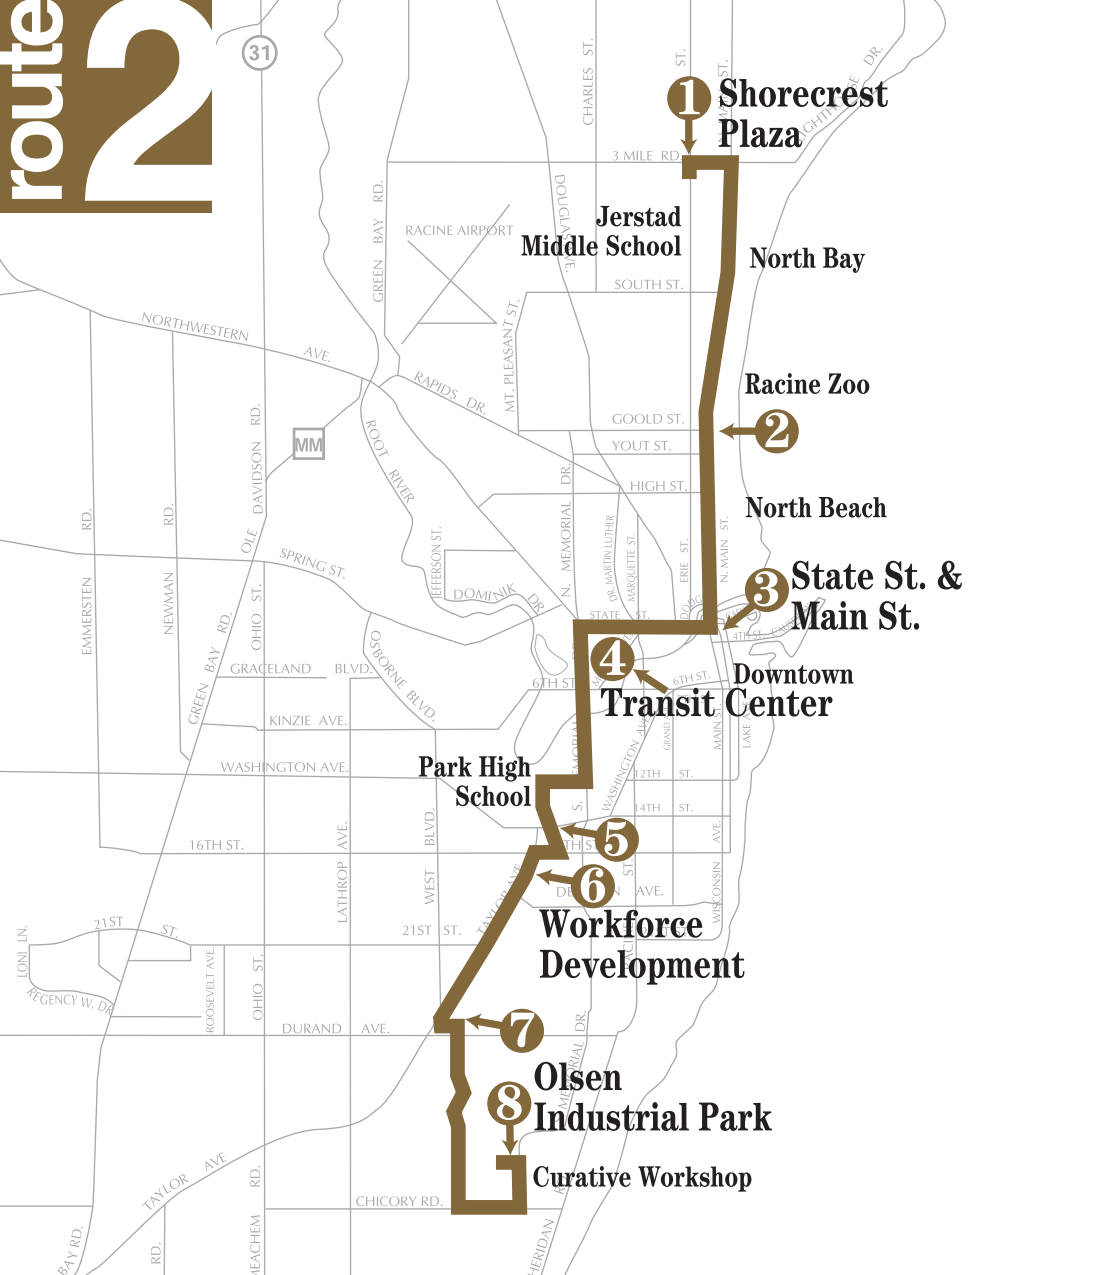

route 2

31

1 Shorecrest Plaza

Jerstad Middle School

North Bay

2 Racine Zoo

North Beach

3 State St. & Main St.

4 Downtown Transit Center

Park High School

5
6 Workforce Development

7 Olsen Industrial Park

8 Curative Workshop