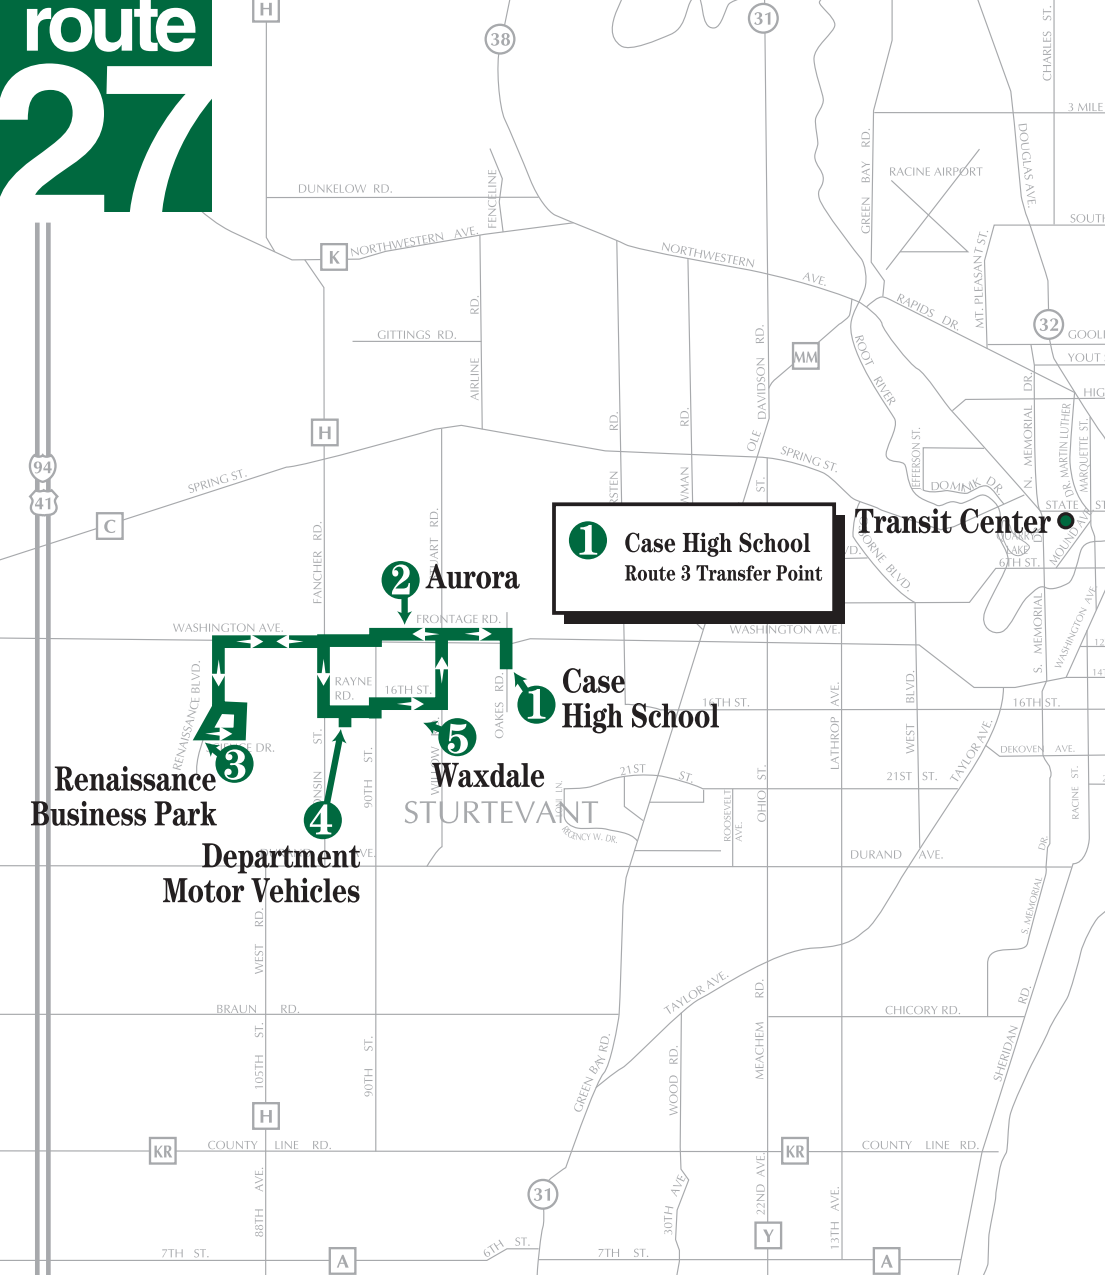

route 27

1 Case High School
Route 3 Transfer Point

Transit Center

2 Aurora

Case High School

Waxedale

Renaissance Business Park

Department Motor Vehicles