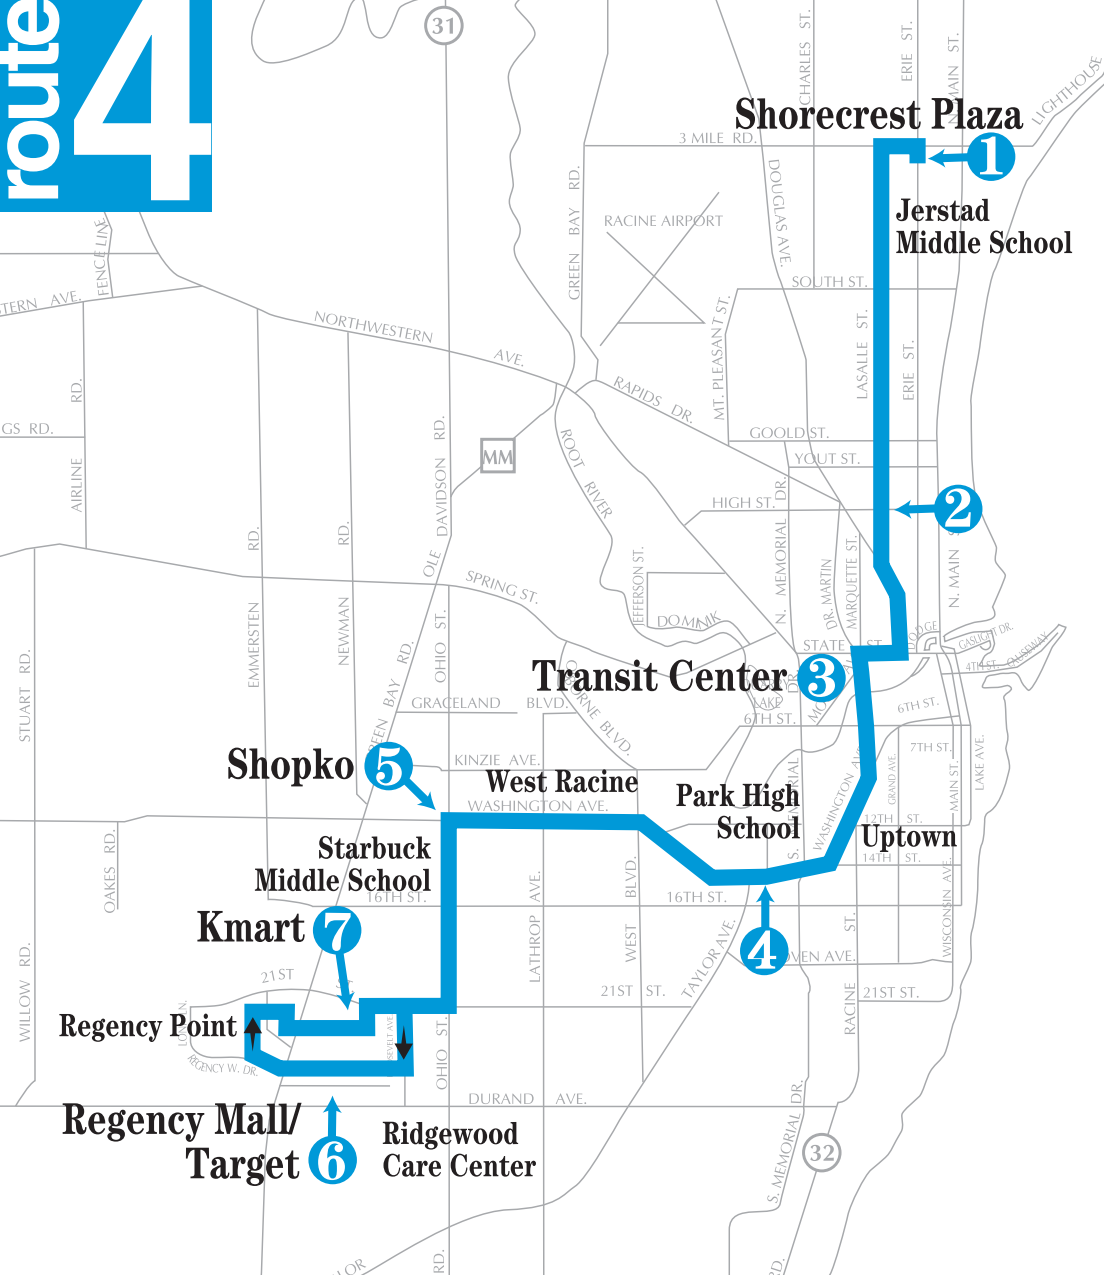

route 4

Shorecrest Plaza

Jerstad Middle School

Transit Center

West Racine

Park High School

Uptown

Shopko

Starbuck Middle School

Kmart

Regency Point

Regency Mall/Target

Ridgewood Care Center